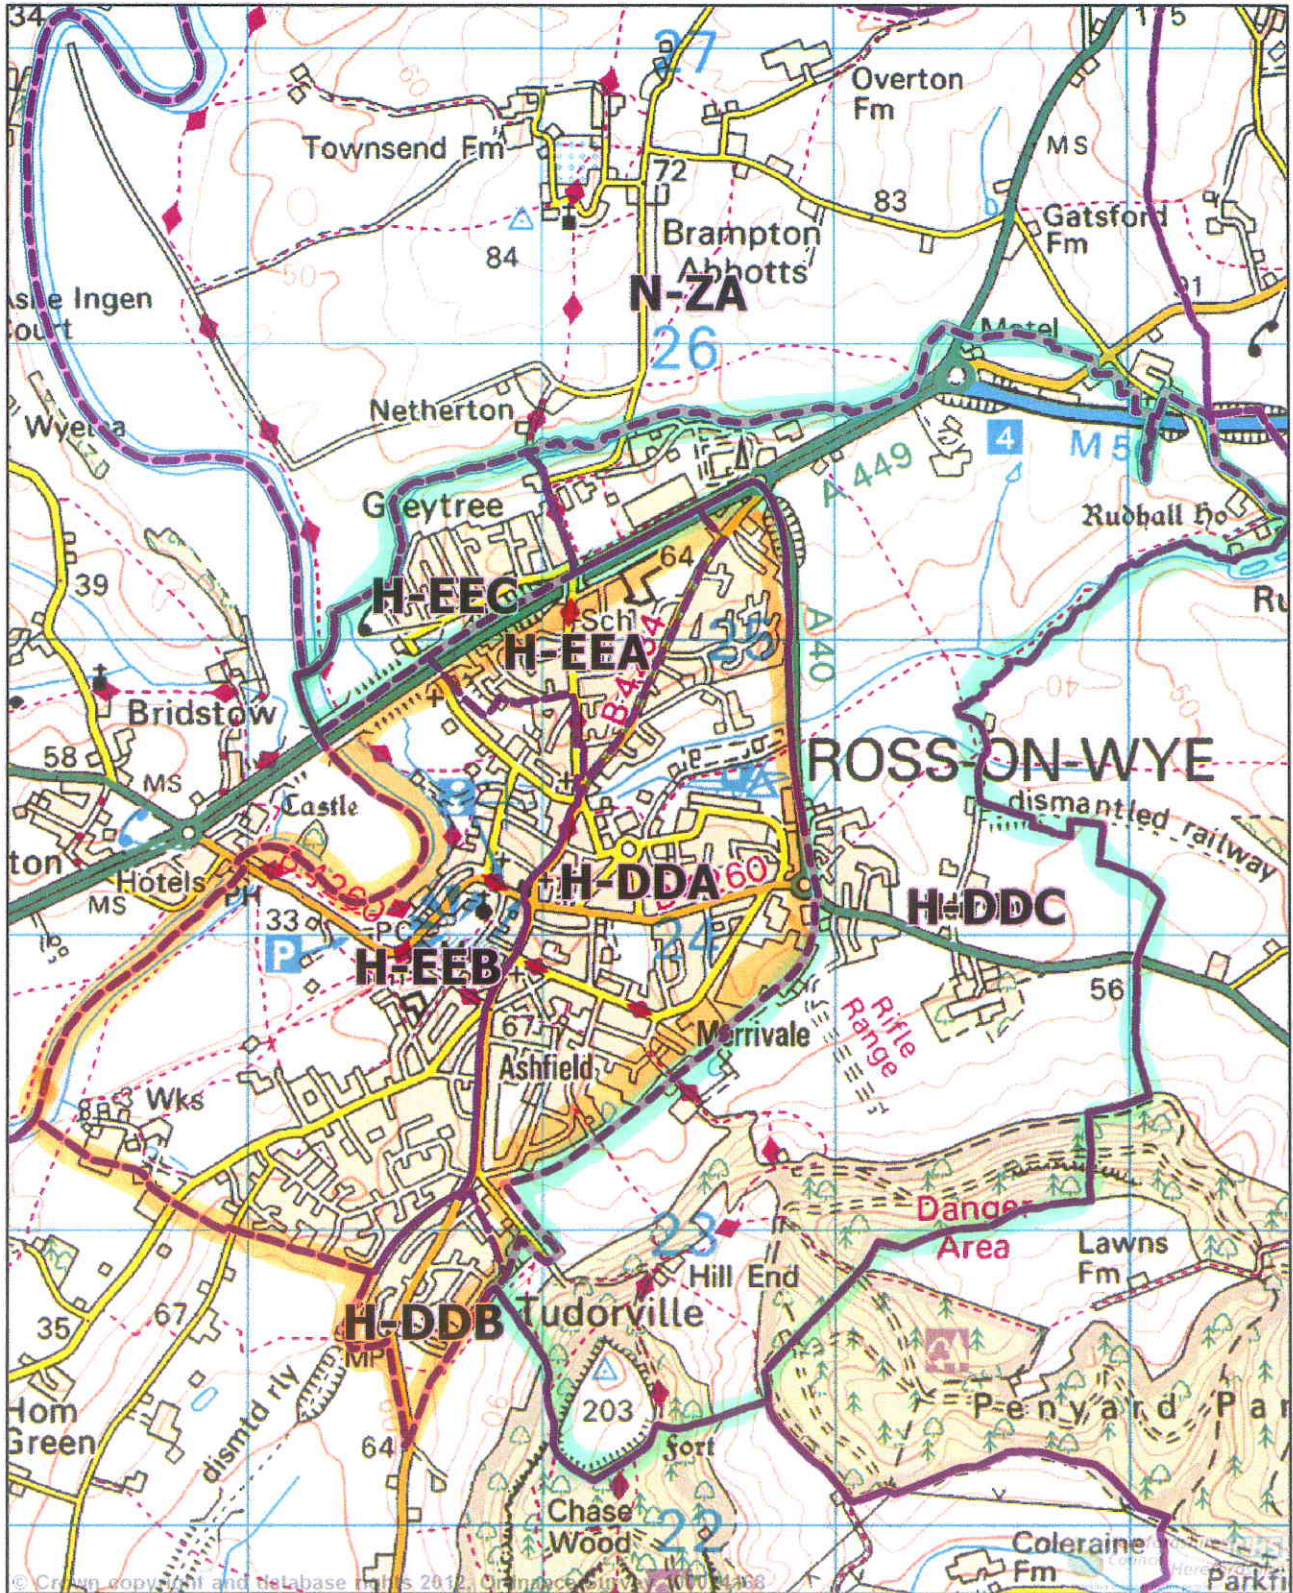

County of Herefordshire District Council,  
Brockington, 35 Hafod Road, Hereford. HR1 1SH.  
website: www.herefordshire.gov.uk  
switchboard: 01432 260000

Working in partnership for the people of Herefordshire

Location:

Description: ROSS WARDS

Map Scale 1:25,620 ; Map Centre OS Grid Reference 360,368.8537669:224,447.3958644

© Crown copyright and database rights 2011, Ordnance Survey 100024168

No further copies may be made.

 Ross Rural Boundary

 Ross Town Boundary